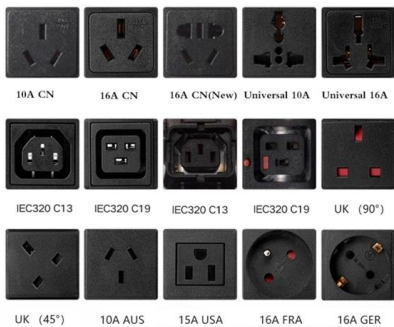

45° Horizontal Cable Tray Bend :: PLATT ELECTRIC SUPPLY

nVent Hoffman 45 Deg Elbow Front Cover 4x4 45-Degree Elbows, 4.00x4.00, SS Type 304 Item #: 0014946 CAT #: CT44EFC45SS