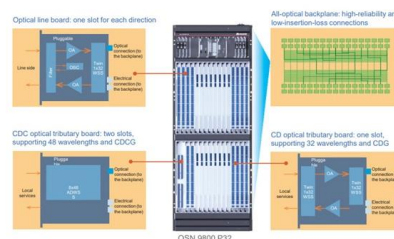

CABLE TRAY SYSTEMS GUIDE

FEATURES Supports horizontal/vertical and overhead cable management Durable black or gray powder coat finish Supports UTP or fiber cabling Complete family of accessories includes: wall supports and