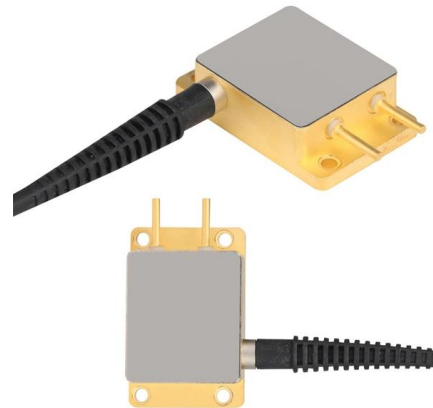

Distribution Boards - Khwaja Electrical Distributors

Grid List Sort by Default sorting Sort by popularity Sort by latest Sort by price: low to high Sort by price: high to low Show 12 24 48 96