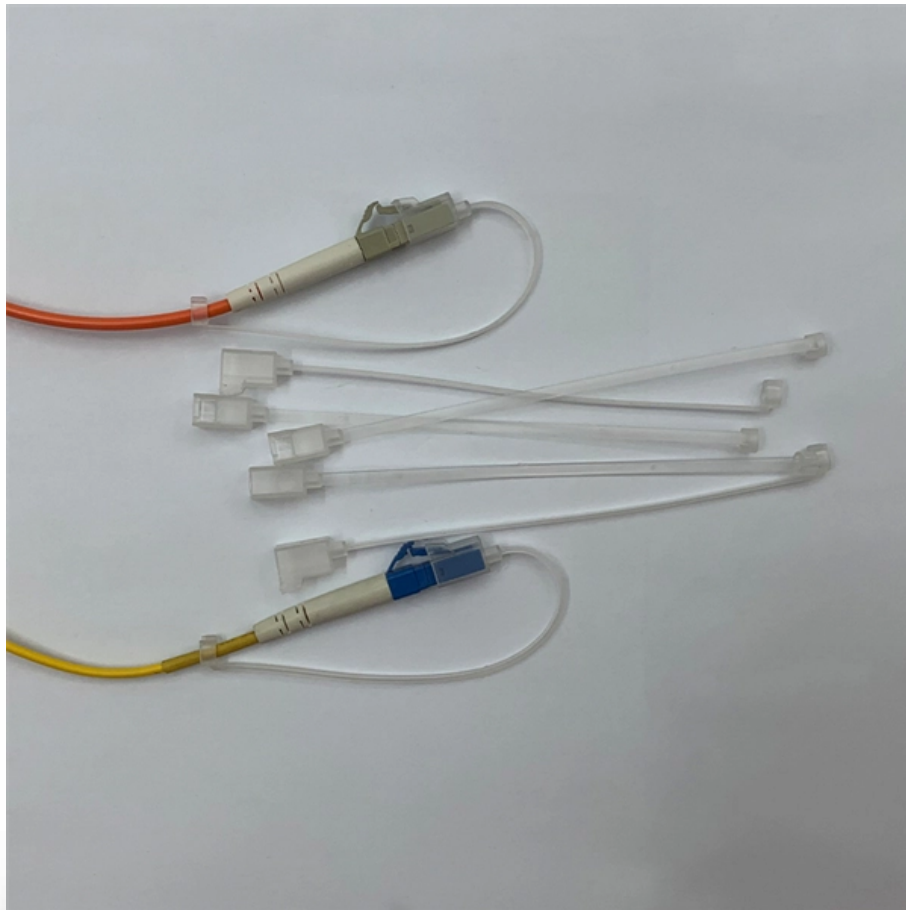

Adam Tas Corridor Energy

Price of electrical distribution boxes for construction sites in West Africa