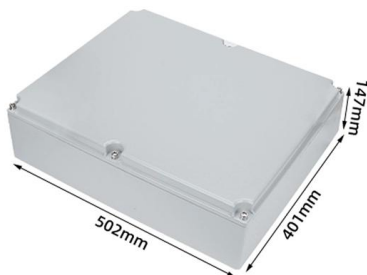

DB Boxes & Circuit Breakers for Sale , Shop Electrical Supplies

We stock a range of DB Boxes & Circuit Breakers from well-known brands offering quality Electrical Supplies for sale. Shop Electrical Supplies from Buco today!