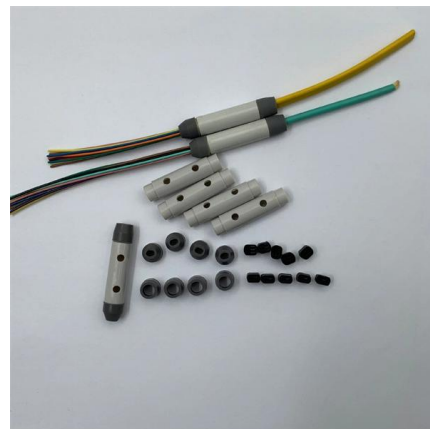

Cable Tray , EAE Electric , Medium & heavy duty cable

EAE cable trays and ladders provide high-strength cable protection that protects the cables from external factors. EAE cable trays are mass produced with the 'Roll