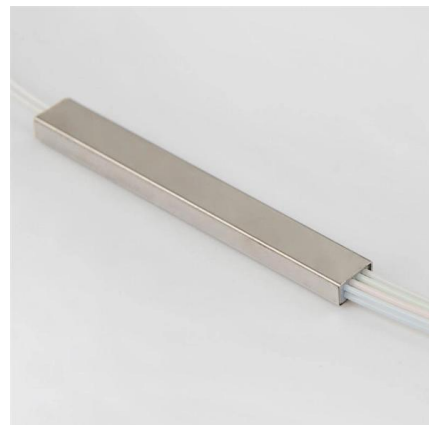

ceramic ferrules -

Glass-ceramic ferrules offer similar insertion loss and return loss performance as conventional zirconia ferrules in singlemode applications, and require shorter polishing processes, saving costs in the