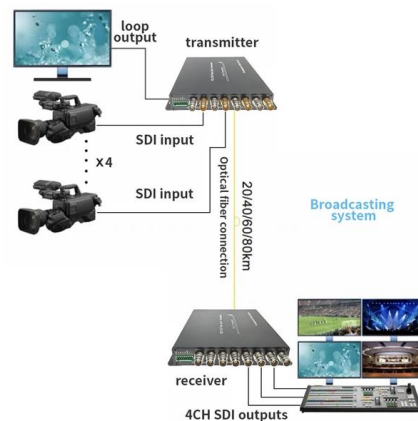

What are the Ceramic Materials used in Aviation?

Aero-engine companies all over the world are seeking new ways to improve the performance of military and civil engines. Low-temperature polymer