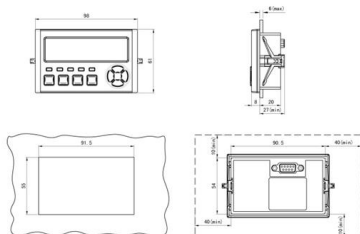

What are the Ceramic Materials used in Aviation?

Aero-engine companies all over the world are seeking new ways to improve the performance of military and civil engines. Low-temperature polymer