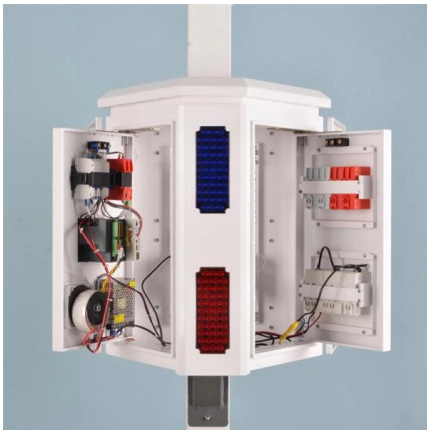

Cable Tray And Fittings , Graybar Store

There are a large number of cable tray fittings that are made compatible with each type of tray. These fittings help in maintaining support of the cable tray system. Shop Graybar's collection of cable tray