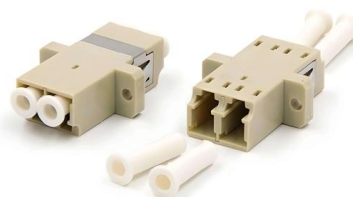

Junction Boxes , Electrical Terminal Boxes , RS

Shop at RS for wide range of Junction Boxes to protect & secure electrical connections. High-quality terminal boxes from trusted suppliers with Fast Delivery.