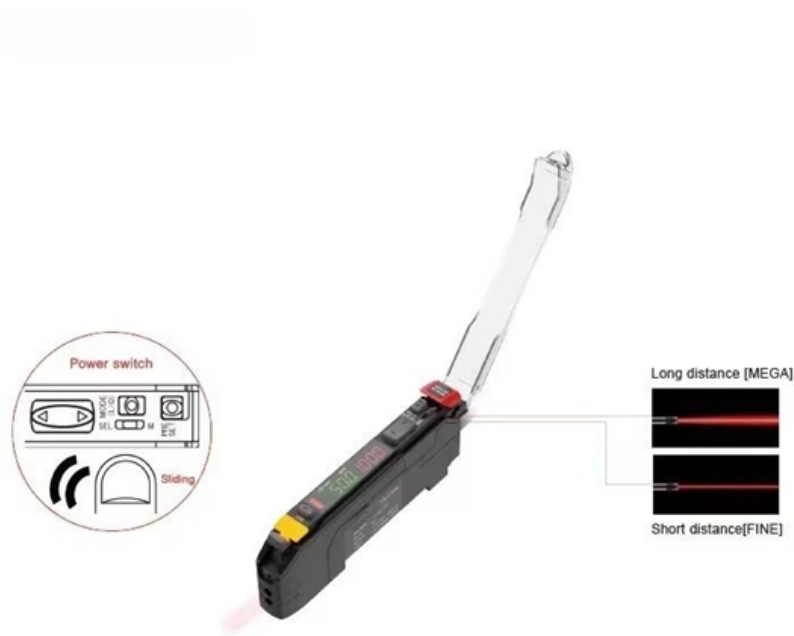

Adam Tas Corridor Energy

Price of outdoor distribution box mounting bracket

Price of outdoor distribution box mounting bracket

Metal electrical distribution box IP65 for wall mounting

Wall mounted electrical distribution box. Metal cabinet-style design with door. IP65 environmental protection, which allows the distribution box to be installed outside.

Mounting Brackets

Mounting brackets are hardware products used to attach electrical wiring and switches to walls and studs during building construction and interior work. They are available in different shapes depending

Mount 4x4 metal boxes with this steel stand-off bracket compatible with all raceway systems. Built-in clearance holes ensure proper bonding of fitting to box.

Amazon : Distribution Box Electrical For Home