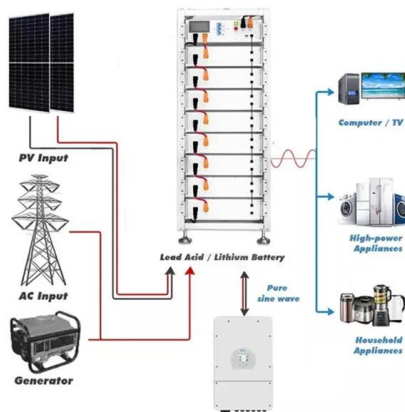

Outdoor type low voltage stainless steel distribution box

Discover our premium outdoor low voltage stainless steel distribution box, crafted from durable SS316 material. This electric power switchgear panel is designed for