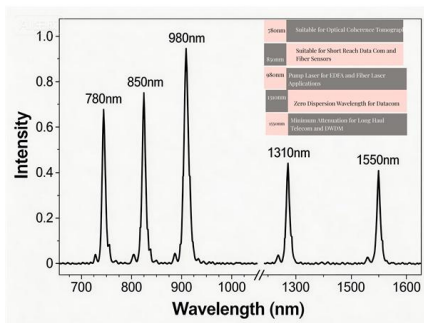

Distribution Box In Thiruvananthapuram Kerala At Best Price

Get distribution box in Thiruvananthapuram Kerala at best price. Find list of distribution box manufacturers suppliers located in Trivandrum & near by cities.