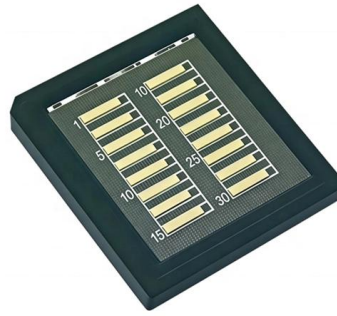

Fiber Optic Splice Closure / Opgw Cable Joint Box

We are Fiber Splice Box manufacture and supplier, provide Fiber Optic Splice Closure / Opgw Cable Joint Box on sale, factory price.