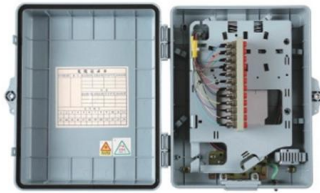

Belden PatchPro

Belden PatchPro® offers a complete intelligent ready physical layer management system that uses RFID (radio frequency identification) technology for wireless identification of individual patch cords and real

What is a Patch Panel and Why You Need It?

A patch panel is a piece of hardware with multiple wire ports that are used to connect various IT devices together. They are found in IT and telecom

Intelligent patch panels can enhance system performance

Use of mechanical fiber-optic patch panels is widespread within today's network environments, but intelligent patch panels are poised to become the wave of the

[zxcvbn-rs/src/frequency_lists.rs](#) at master

Port of Dropbox's zxcvbn password strength library for Rust - shsssoichiro/zxcvbn-rs