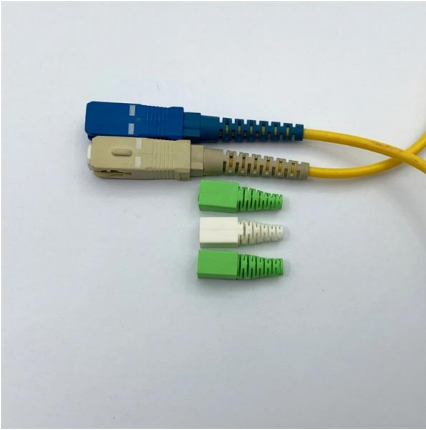

Adam Tas Corridor Energy

Price of remote monitoring smart patch panels used at the Australian supercomputing center

Price of remote monitoring smart patch panels used at the Australia

Intelligent Patching (IP)

In order to contribute improving this situation, we offer an intelligent system that monitors the connection of the physical network layer. The area of high port

Intelligent Copper Panels

CommScope offers Intelligent Copper Panels for automated infrastructure management solutions that enable you to monitor, manage and optimize your network connectivity in real time