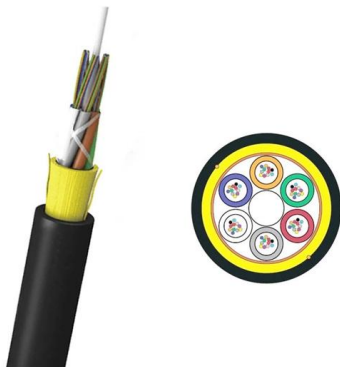

Busbars Fuse Holders Accessories - Mouser

Mouser offers inventory, pricing, & datasheets for Busbars Fuse Holders Accessories.

Busbars

Busbars for distributing power around a vehicle or boat in various configurations and with marine grade fixings to resist corrosion.