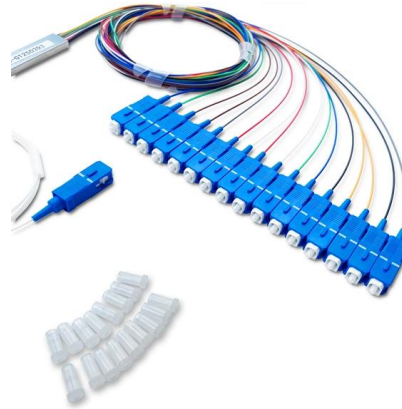

10 Way Female Terminal Busbar for Mini Fuse Module

This 10-way female terminal busbar is designed to fit seamlessly into our Mini Fuse Module. Offering versatile connectivity, it allows you to solder wires of any size

Busbars , Electrical Busbars & Copper Busbars , RS

Aluminium Busbars: Aluminium busbars are an alternative to copper busbars, offering lower cost and lighter weight. They are often used in applications where weight reduction is critical, such as in large

Copper Bus Bars , McMaster-Carr

Choose from our selection of copper bus bars, including over 650 products in a wide range of styles and sizes. Same and Next Day Delivery.

Busbar terminals for mini fuse module 1-2mm cable 10

Used for common power feeds to fuses. May be cut to suit your requirements. For 1 - 2mm wire sizes. Supplied in strips of ten terminals.

Mini Fuse Busbar Terminals

Non-insulated busbar crimp terminals for mini blade fuses. Can be used in any of the modules that hold mini blade fuses from the MTA modular fuse and relay system.