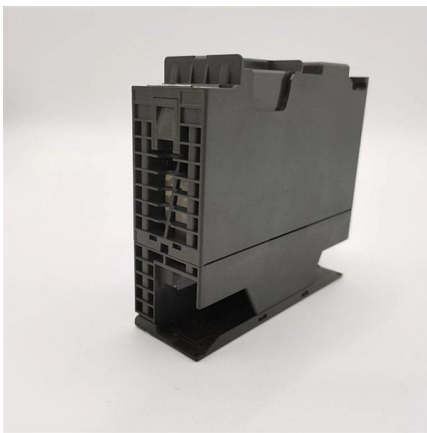

High Voltage and Low Voltage Link Boxes

Custom-Built HV & LV Link Boxes for Every Application At NKD Group, we design and manufacture bespoke High Voltage (HV) and Low Voltage (LV) Link Boxes