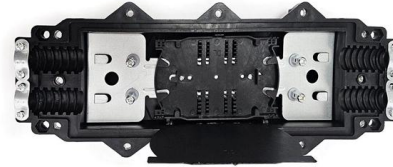

Explosion protection terminal boxes for high-voltage cables

High-voltage terminal boxes Ex e high-voltage terminal boxes for 6 or 10 kV R. STAHL's high-voltage terminal boxes offer increased safety for hazardous areas and connect high-voltage cables for up to

High Voltage Distribution Transformer 11kv 433v 1250kva 1000kva Dry

The High Voltage Distribution Transformer 11kV 433V 1000kVA/1250kVA is a high-performance SCB13 Series Dry Type Transformer specifically engineered for mission-critical infrastructure like airport

Distribution Terminals >> FTG - Friedrich Göhringer

The terminals are available from 25 to 240 mm² and are for rated currents up to 415 A with a maximum operating voltage of 1.000 V. Easy mounting on DIN rails