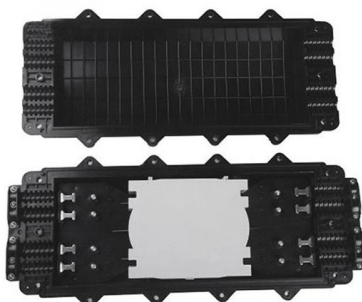

HV Junction Boxes Guide 11kV-66kV Enclosures , Abtech

HIGH VOLTAGE JUNCTION BOXES & ENCLOSURES
When high-voltage power distribution and cable termination are required, safety, enclosure