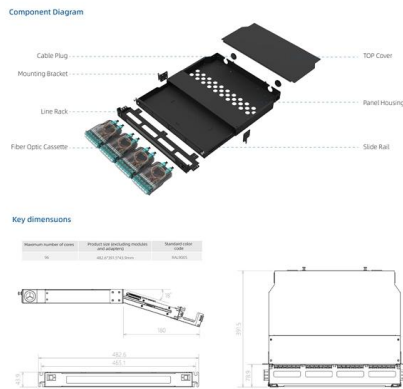

HV Junction Boxes Guide 11kV-66kV Enclosures , Abtech

A quick guide to HV junction boxes for 11kV-66kV systems, covering applications, safety and enclosure selection.

Electrical AC/DC Power Distribution Box & Cabinet for Industry

As a power distribution equipment company, we supply high-quality power distribution equipment including high-voltage distribution box, low voltage electrical distribution box, industrial power