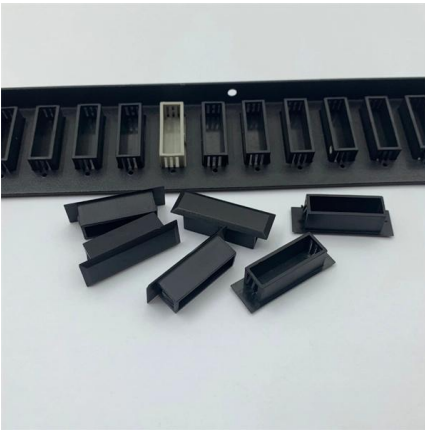

144 Port Fiber Patch Panel

It is used for direct connection and branch connection of indoor

FTTH 4u 144/288 core Sc/apc Fiber Optic Patch Panel

We are a FTTH 4u 144/288 core Sc/apc Fiber Optic Patch Panel Sliding Odf Fibre Optical Terminal Box Manufacturer. We supply fiber optic panels in competitive

SP-144C-ODFS 144Core Fiber Optic Sliding Patch

Product Description Fiber Telecom Fiber Indoor DIO Patch Panel Optical Sliding Patch Panels1U 19? sliding patchpanels sliding optical fiber patch panel 1U splicing

Contact Us

For datasheets, pricing, or custom telecom energy solutions, please visit:
<https://koskolong.co.za>