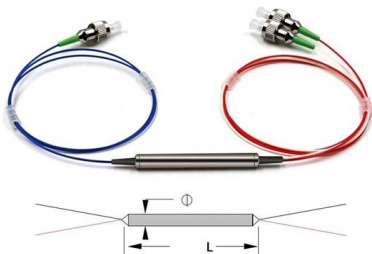

BWN-ODF-144-A 144 Cores 4U ODF Fiber Optic

If you have demands in rack fiber patch panel, please don't hesitate to email us for a free quick quotation. The 144 Cores 4U ODF Fiber Optic patch panel is a

BWN-ODF-144-A 144 Cores 4U ODF Fiber Optic

The 144 Cores 4U ODF Fiber Optic patch panel is a compact Optical Distribution Frame which combines both, the splicing- and patching segment in the same 3

144 Port Fiber Optic Patch Panel 2U Single mode 24F

To request more information or quantity pricing for the OptoSpan 144 Port High Density Fiber Optic Patch Panel 2U (EPM9-LDCVWH-2AT), call Toll Free 1-800