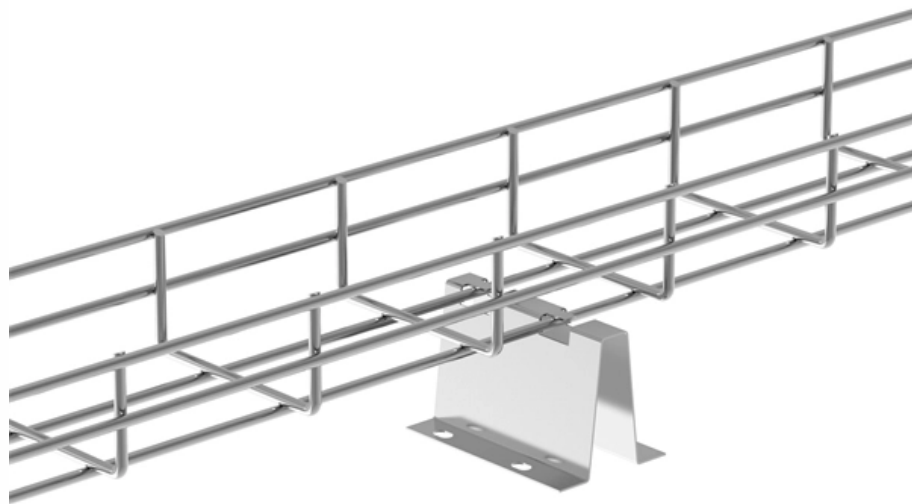

Adam Tas Corridor Energy

Price quote for 144-core fiber optic patch panel

Price quote for 144-core fiber optic patch panel

144-Port Wall Mount Fiber Patch Panel , Space-Saving

These wall mount fiber termination enclosures are crucial to keeping fiber optic networks running smoothly and efficiently because of the roles they play in

144 Port Fiber Patch Panel

The product can be replaced by adapter panel, or FC, SC, St, LC. It is also used for ribbon cable and ordinary optical cable. Benefits from this 144 port fiber patch

High Density 144 core Fiber Optic MPO/MTP fiber patch

High Density 144 core Fiber Optic MPO/MTP fiber patch panel/ Cassettes The 1U Drawer Rack provide secure transitions between MPO/MTP® and LC discrete

High Density MPO & MTP Fiber Optic Patch Panel 1U

High Density MPO & MTP Fiber Optical Patch Panel 1U 144 Cores Terminal Box for Data Room