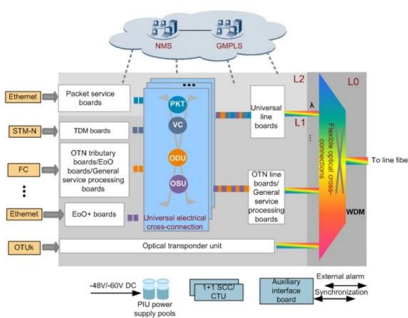

Adam Tas Corridor Energy

Price quote for 144-core fiber optic patch panel

Price quote for 144-core fiber optic patch panel

144-Port Wall Mount Fiber Patch Panel , Space-Saving

These wall mount fiber termination enclosures are crucial to keeping fiber optic networks running smoothly and efficiently because of the roles they play in

144 Port Fiber Patch Panel

The product can be replaced by adapter panel, or FC, SC, St, LC. It is also used for ribbon cable and ordinary optical cable. Benefits from this 144 port fiber patch

High Density 144 core Fiber Optic MPO/MTP fiber patch