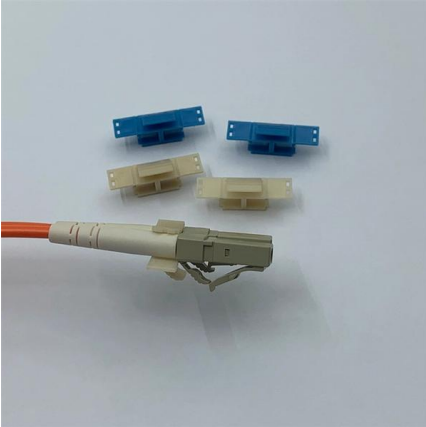

C-grid cable trays

Our C-grid cable trays including universal fastening material are an economical alternative to conventional cable support systems.