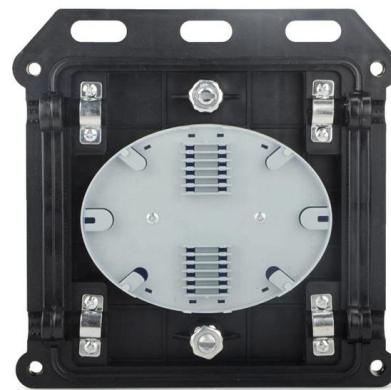

What is Cable Tray and How it is used in Industrial

What is Cable Tray? In electrical cabling, a cable tray is a metallic structure used to handle insulated electrical power distribution, control, and