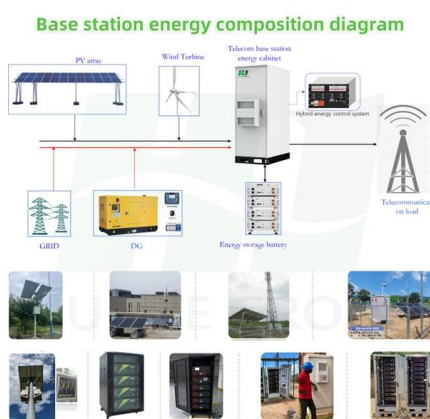

GI Perforated Cable Tray Manufacturers in Mongolia

If you are looking for GI Perforated Cable Tray Manufacturers in Mongolia, though based in Delhi, we are a reputed name. With a focus on sturdiness and performance, we provide dependable solutions