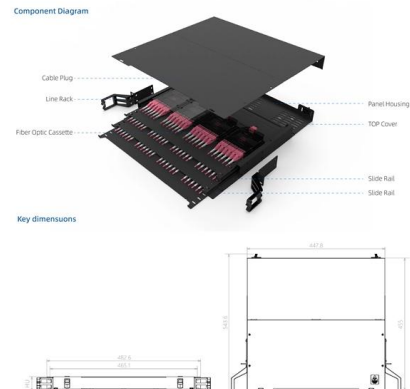

HUAWEI CE12800 DC& Campus Core Switches CE12804S

The HUAWEI CE12804S is a robust, high-density core switch engineered for demanding enterprise campus networks and data center environments. As part of Huawei's flagship CE12800 series, it