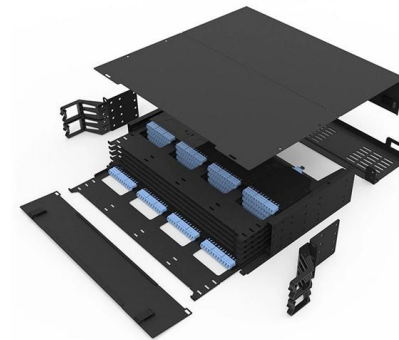

Heat-resistant junction box

Find your heat-resistant junction box easily amongst the 5 products from the leading brands (Trimble, DSE, YONGUCASE,) on DirectIndustry, the industry