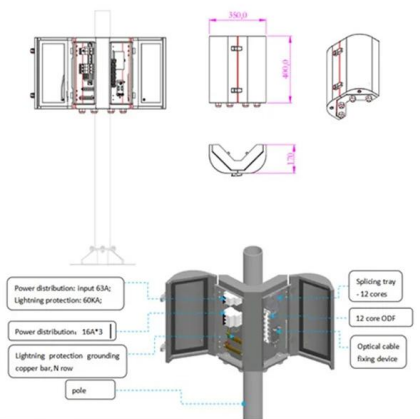

Ubiquiti USW-Pro-Aggregation Switch Pro Aggregation Price in Qatar

The Switch Pro Aggregation is a fully managed, Layer 3 switch with (28) 10G SFP+ ports and (4) 25G SFP28 ports designed to enhance your network's switching capacity and performance by creating