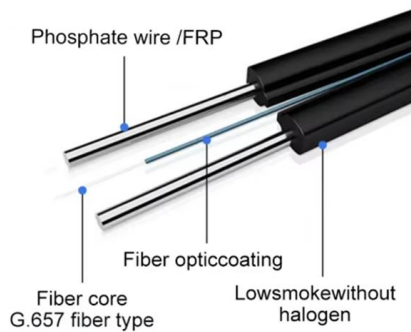

Vodafone Qatar , Huawei Optistar K562

Huawei OptiXstar K562 is a dual-band edge Optical Network Terminal (ONT) that supports gigabit access for both Wi-Fi 6 and GE network ports. Embedded AI