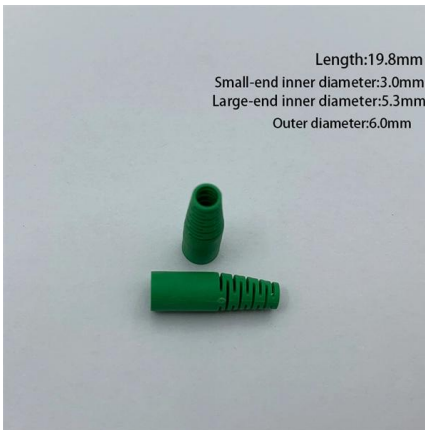

FS Community

Hier sollte eine Beschreibung angezeigt werden, diese Seite lässt dies jedoch nicht zu.

Contact Us

For datasheets, pricing, or custom telecom energy solutions, please visit:
<https://koskolong.co.za>