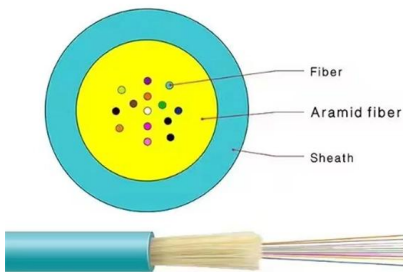

Countdown from May 20, 2020. How long since May 20, 2020? The answer is: 5 years, 11 months and 23 days ago.