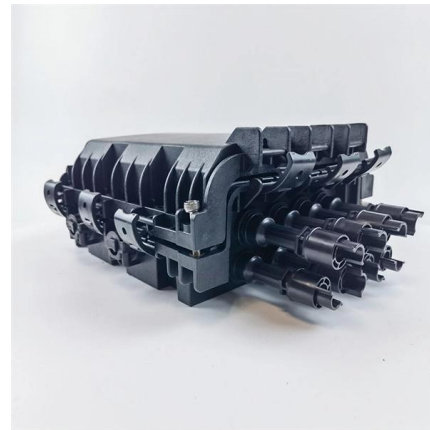

8 Port FTTH Fiber Distribution Box with 24 Cable

The 8 Port FTTH Fiber Distribution Box with 24 cable outlets can house 4 sc duplex adapters and one 1x8 blockless splitter and supports 24 cores splicing.

High Density Fiber Splice Enclosure

Splicing of up to 360 total fibers. With UL 508A, NEMA 4/12 or 4X/4/12 and IP 66 ratings, the enclosures greatly reduce potential damage to fibers in a robust, secure deploy

Indoor/Outdoor 8 Core Fiber Optic Termination Box

Our FAT-8T 8 core fiber optic termination box brings you seamless integration and efficiency to FTTx network systems. Streamlined Connectivity