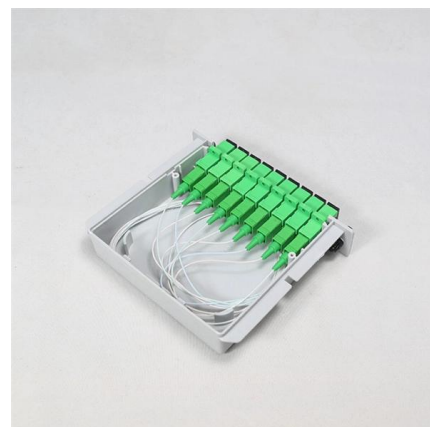

The 8 Port FTTH Fiber Distribution Box with 24 cable outlets can house 4 sc duplex adapters and one 1x8 blockless splitter and supports 24 cores splicing.

High Density Fiber Splice Enclosure

Splicing of up to 360 total fibers. With UL 508A, NEMA 4/12 or 4X/4/12 and IP 66 ratings, the enclosures greatly reduce potential damage to fibers in a robust, secure deploy

Indoor/Outdoor 8 Core Fiber Optic Termination Box

Our FAT-8T 8 core fiber optic termination box brings you seamless integration and efficiency to FTTx network systems. Streamlined Connectivity

ABL-FSC001