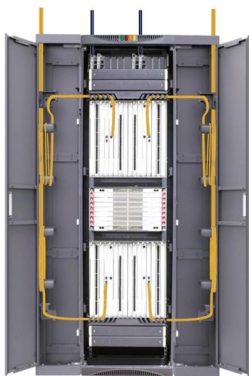

Infinique Vertical Splice Closure 24 Cores

Infinique Fiber Optic Splice Enclosure has been specifically designed to give greater protection for fiber optic connections. It is made of tough chemical resistant engineering material which effectively

How Many Core In Fiber Optic Cable Do I Need

According to the IBDN standard, we generally recommend using 12 cores for the communication room in each building, and 24 cores for the building

48 96 Core Fiber Optic Splice Closure IP68 Waterproof ABS Joint Box

42*18*10cm Type Horizontal Optical fiber tray 4 pcs of 24 core splice tray Port 2 inlet 2 outlet