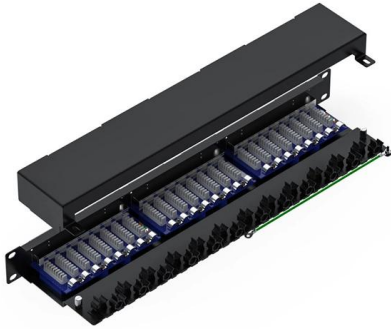

Recommended High-Quality Cable Trays in Singapore