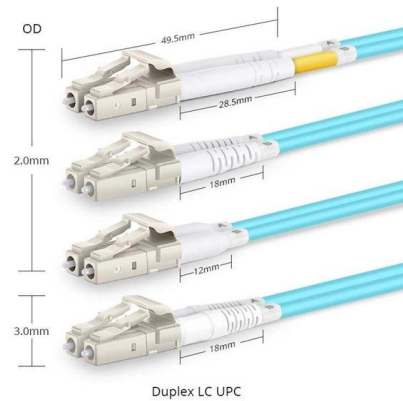

By separating cables from each other and other building elements, cable trays prevent accidental damage and electrical hazards. They also promote proper

Cable Tray

Cable Support Systems Cable Tray Accessories
Material Pre-Galvanised steel to
BS2989:1982 Mild steel (cold roller steel) to JIS

G3141 or BS14.. Ask For Quote

Cable Support Systems-cable tray

Material Pre-Galvanised steel to BS2989:1982
Mild steel (cold roller steel) to JIS G3141 or
BS1449 : Part 1:1983 Electro-Galvanised steel to
BS 1449 Part 1: 1983

Metal Cable Support System

A Cable Tray, Ladder and Trunking Supplier in Singapore. Cable Tray and Ladder, Cable Trunking, Wire mesh Basket Tray - Comply to IEC 61537 and NEMA VE-1

Duplex LC UPC

Cable Trays Supplier in Singapore , Ferrotech

Explore a wide range of cable trays from Ferrograte, including perforated, ladder, FRP, and wiremesh trays--ideal for efficient cable management systems.

- 01 High-temperature resistant sheath
- 02 Origin-free Copper
- 03 Enough quantity
- 04 Low eccentricity