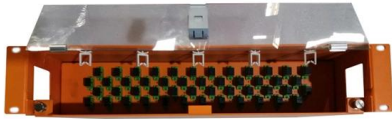

Buy ?Cable Trays? from Trusted Distributors & Wholesalers Directly

Description WANCO Perforated Steel Cable Trays
Wanco Perforated Steel Cable Trays are constructed using the highest grade of Electro-Galvanised Sheet Steel for Epoxy Powder coating and high grade

P31 cable trays , , Products , Legrand Singapore Singapore

The excellent mechanical strength of the P31 range guarantees very high-quality installations. It has successfully passed all the laboratory tests and complies with

Cable Tray in Singapore,GI Cable Trays Manufacturers Suppliers

GI Cable Trays Suppliers in Singapore Our cable trays are long-lasting, resistant to corrosion, and suitable for use in any climate because they are made from high-quality aluminum and stainless steel

Ultimate Guide to Cable Tray Selection - Types,

Learn how to choose the best cable tray system for your needs. Explore types, materials, installation tips, and NEC compliance in this expert guide.