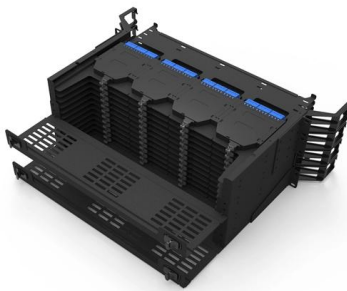

Ladder Cable Trays Supplier in Singapore , Ferrograte

Explore Ferrotech's ladder cable trays and accessories--designed for strength, easy cable access, and durability with customizable materials and finishes.