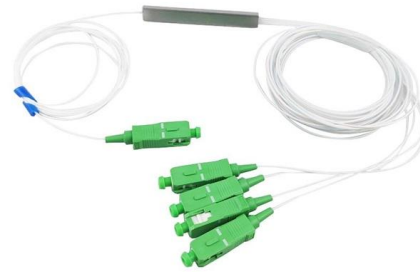

Corslet 10Mw Ftth Pen Type Visual Fault Locator Fiber

Corslet 10Mw Ftth Pen Type Visual Fault Locator Fiber Optic Cable Tester Telecom Meter Red Light Optical Laser Source Locator Sc Fc St Connector 10 Km Test