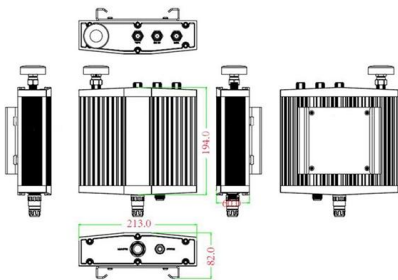

Mechanical drawing

Red Pen 5 10 Km 15 Km Optical Power Meter Optical Fiber Tester Pen Red

About this item *Accurate test, fine workmanship, easy to carry, completely replace optical power meter *In the era of high bandwidth, reliable fiber optic power equipment is particularly important. This

VFL-22M red light source, red light pen, lighting pen,

30 years of experience in R& D and manufacturing - Jilong JILONG launched the VFL-22M mini red light pen, pocket design, small and portable, integrated