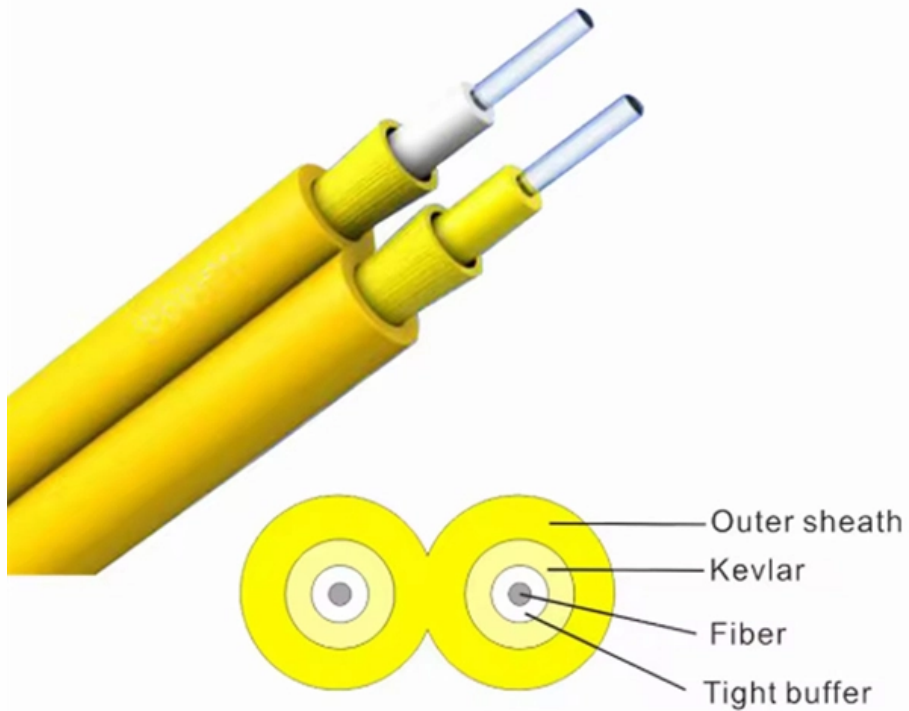

Adam Tas Corridor Energy

Red light pen optical power meter line finder

Overview

- Versatile tool that not only measures optical power, but also features RJ45 testing, LED lighting, network finder (optional), and laser ranging (optional). This handheld photometer can help check cable performance, calculate relative power loss, locate errors and fix errors. Karono 10mW (8-12KM) visual fault locator is used for the measurement in single-mode or multi-mode fibers. 650nm Pen-type Visual Fault Finder for fiber tracing, fiber routing and continuity checking. It features a red design, a universal connector and an accurate measurement. The RPEN-210 is a necessity tool that should not be missing from any fiber plant manager or fiber optic installing technician. Tool sends visible light over a fiber strand with a 10mW power, good enough to reach.

Red light pen optical power meter line finder

Y3 48+ Hours All-in-One Series Handheld Optical Power Meter & Red

The Y3 Optical Power Meter with Built-in VFL is an efficient 2-in-1 testing tool combining a high-accuracy optical power meter with a 650nm red light visual fault locator. Designed for fiber professionals, it

Visual Fault Locator Tester Kit, Red Light Pen Finder Wire

Visual Fault Locator Tester Kit, Red Light Pen Finder Wire Tracker Optic Optical Rugged for Fiber Network Cable Test Short Circuit Detector Tool Female Adapter Fibre Testing Type Plastic Checker

Y3 48+ Hours All-in-One Series Handheld Optical Power Meter & Red Light Pen

The Y3 Optical Power Meter with Built-in VFL is an efficient 2-in-1 testing tool combining a high-accuracy optical power meter with a 650nm red light visual fault locator. Designed for fiber professionals, it