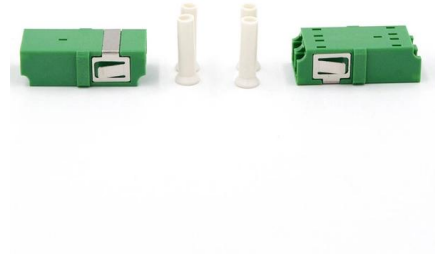

### DIN Rail Mount Bracket For Shelly Relays

It's brand new, 3D printed right in Germany using durable PETG plastic, and it's designed specifically to hold various Shelly relay models securely on a standard DIN rail. Perfect for clean installations in

### Relay Accessories

Relay Accessories The accessories are an integral part of the COMBIFLEX building system. They consist of apparatus bars, a 19" equipment frame, terminal bases,

### Relay Racks

The Relay Racks are ideal for mounting electronic and test equipment, telephone equipment, communications circuit accessories, patch panels, datacom and

### Amazon : Relay Holder

15 Pack Fused Relay Switch Mount Bracket Metal Plate Connector for Fuse Relay Switch Kit 12V 4 Pin SPST Relay Interlocking Harness Socket Holder Automotive Relays