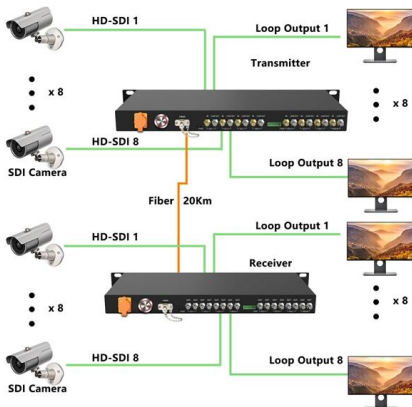

Panels and Enclosures

SEL custom panels and enclosures. Designed for your specific protection, control, and metering needs to ensure seamless integration and efficient operation.