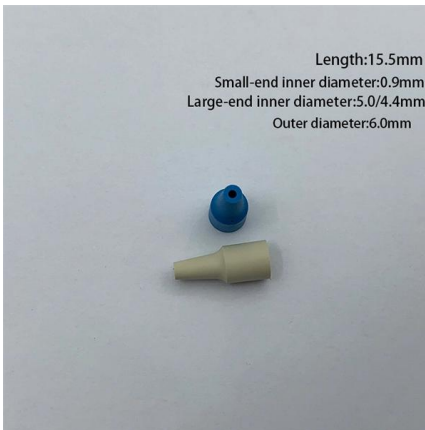

Relay Mounting Kits & Hardware , ICC

Relay mounting kits and hardware provide essential components for secure and organized installation of electrical relays. Typically including brackets, screws, and mounting plates, these kits facilitate the

Panels and Enclosures

SEL custom panels and enclosures. Designed for your specific protection, control, and metering needs to ensure seamless integration and efficient operation.

Power System Protective Relays: Principles & Practices

Protective relays and devices have been developed over 100 years ago to provide "lastline"of defense for the electrical systems. They are intended to quickly identify a fault and isolate it so the balance of

Type Mounting Bracket

This category includes items such as sockets, mounting bases, and protective covers, which facilitate installation and secure operation. These accessories help ensure optimal performance in various