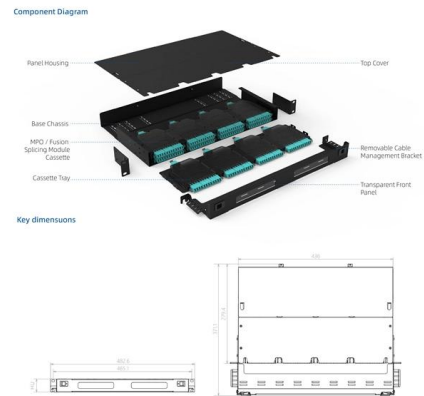

Cable Tray

It describes all the relevant parameters - from the area of application, through test conditions, up to corrosion resistance and temperature classification. As a