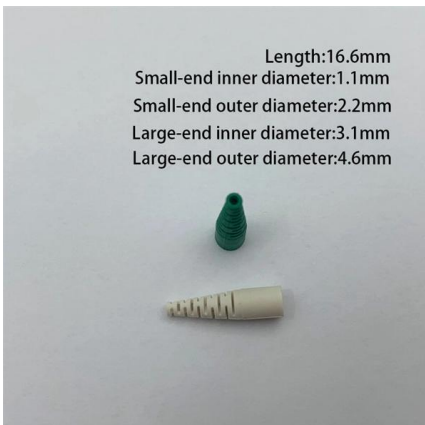

OBO cable trays

The versatile OBO cable tray systems stand for efficiency, stability and safety. This applies to the screw-on variants as well as the cable trays with the innovative