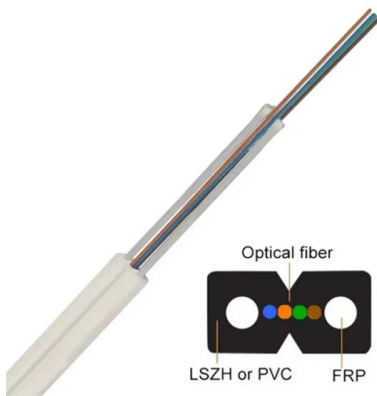

Ribbon Cable, Plenum 12 F, Single-mode (OS2)

Precise fiber and ribbon geometries result in excellent mass splicing yields. The ribbon plenum cables are available preconnectorized for easy field installation