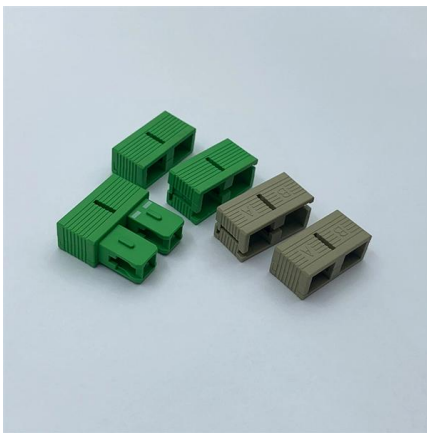

Cable Tray In Romania, Cable Tray Manufacturers Suppliers Romania

Using Cable Tray promotes sustainability by reducing waste and contributing to a circular economy. Get In Touch Now! To become known as one of the top Cable Tray Exporters And Suppliers In Romania,

List of Cable Trays Companies in Romania

List of Cable Trays Companies in Romania . Suppliers, Distributors, Manufacturers, Importer. Include Teksan Plastik Sanayii .