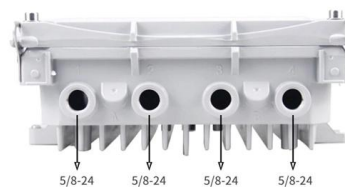

Cable trays Cable trays

Cable tray, angle 90, T-piece, wall bracket, crossing, top customer service, top prices and fast delivery at Ekabel24

Ladder Cable Tray In Romania

We supply genuine grade Ladder Cable Tray in Buldhana, Sindhurg, Karimganj. Our highly trained and experienced professionals never mind working beyond boundaries in bringing safe and precise