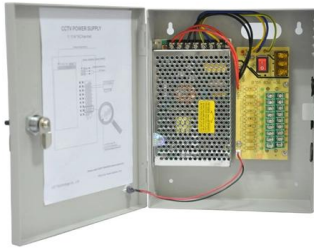

400A 400V Distro with 6 x 63 amp 400 volt three phase Outlets

Large stackable 400A 400V Three Phase distribution box with 6 x 63A 400V Three Phase sockets protected by RCDs & MCBS

PowerBox Factory

PowerBox factory offers a vast range of PDUs, distro boxes, racks, panels, adapters, cable extensions and splitters to safely manage power distribution, all designed

Power Distribution Boxes

Explore our Power Distribution Boxes! Enjoy factory-direct sales and expert customization for efficient power management. Shop now for reliable solutions.