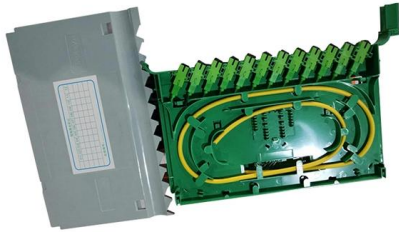

Adam Tas Corridor Energy

Rooftop portable power distribution box

Rooftop portable power distribution box

Portable Distribution Boxes o Huge Variety , VIKIWAT

Industrial, portable switchboard, 632.3520-A, from SCAME, provides reliable and convenient distribution of electrical power on construction sites, repair sites and anywhere where portability is needed.

Power Distribution Boxes Explained Simply

Learn what a power distribution box is, how it works, key components, types, and why it's vital for safe and efficient electrical systems.

portable power distribution box

Temporary Power Distribution Box Temporary power distribution boxes play a crucial role in ensuring that electrical power is safely and efficiently

Portable PDUs , Shop Spider Boxes, Power Distribution Boxes & More

Power Distribution Panels

Power Distribution Panels Portable power distribution panels are designed to distribute electrical power safely and conveniently on the jobsite to power

Professional Power Distribution Units PDU , DISTRO