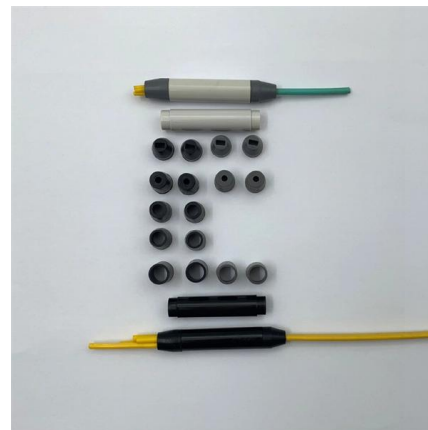

Power Distribution Panels

Power Distribution Panels Portable power distribution panels are designed to distribute electrical power safely and conveniently on the jobsite to power