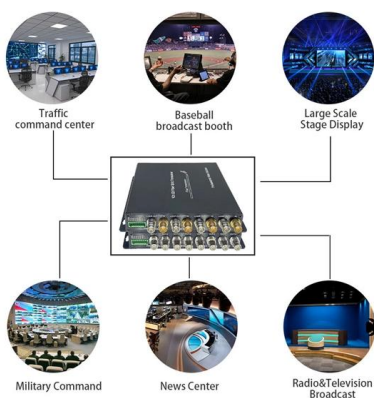

RUS Bulletin 1728F-803

Poles shall be set so that alternate crossarm opposite directions, except at terminal and gains of the last two (2) poles shall be on terminal or deadend. On unusually long spans, set so that the crossarm is