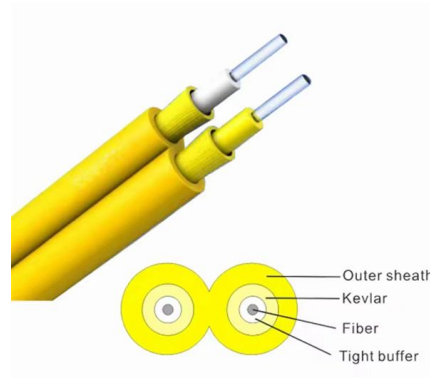

The Definitive Crossarm Brace Product Guide

Telecommunication lines - corrosion-resistant crossarm braces work in these applications to support the weight of the cables and wires on the crossarms. Street lighting - crossarm braces help to support

What are the installation methods of grid cable tray suspension series?

The grid cable tray has various shapes and flexible installation, which is very popular. The

grid cable tray is also divided into wall leaning series installation, hanging series installation and

Crossarms , Forged Products , B.B. Price

A crossarm is an engineered piece of metal that is secured to a telegraph pole horizontally to support power lines, other electrical equipment and their fixtures

The Ultimate Guide to Electrical Cross Arms for Power

Electrical cross arms, also known as braces or traverses, are vital components of overhead transmission and distribution lines. They serve as support structures for