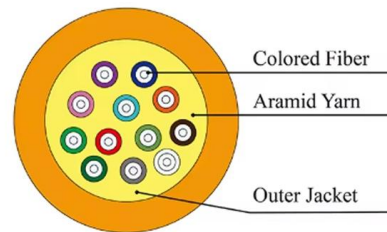

800mm Wide Server Cabinet - SharkRack

800 mm Wide Server Cabinets The SRK Data Series Cabinets have the capacity and quality to meet modern IT Data Center requirements for high density computing