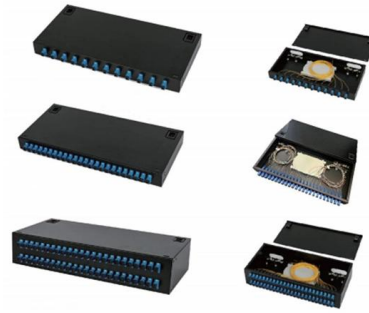

Dropship 42RU 800mm Wide x 1070mm Deep Premium Server Rack

The 42RU 800mm Wide x 1070mm Deep Premium Server Rack with Bi-Fold Mesh is an exceptional choice for data centers and equipment rooms, offering a robust and efficient cable management