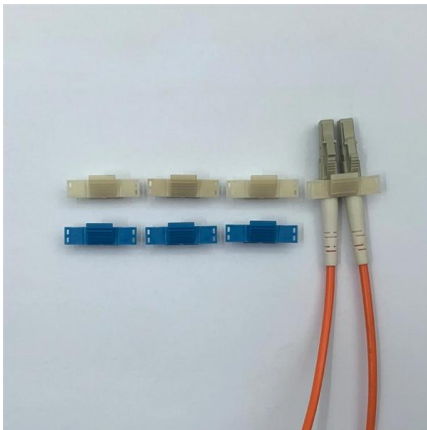

Rwanda Import Duty And Taxes Calculator From United States

Free Rwanda tariff calculator and customs duty calculator. Estimate import tax, import duties, customs fees, and Rwanda import duty rates instantly.