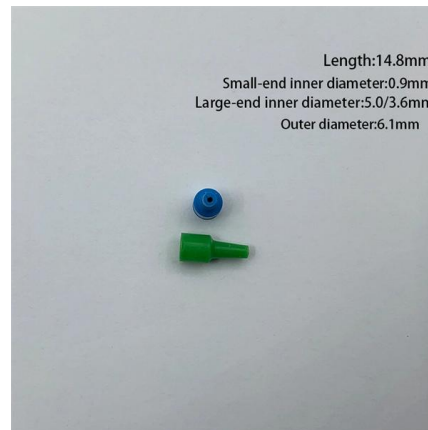

Rwanda's Premier Temperature-Controlled Storage and

Welcome to Cold Solutions Rwanda - Your Trusted Cold Storage Partner At Cold Solutions Rwanda, we provide state-of-the-art temperature-controlled storage