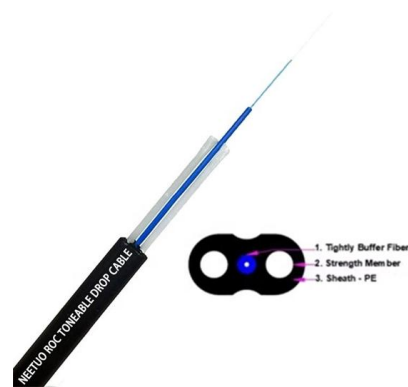

NORDIC DISTRIBUTION

We sell a range of Routers from TP-Link & Mikrotik. We keep a range of managed and unmanaged switches in stock from TP-Link, BDCOM, Hikvision & Ubiquiti.