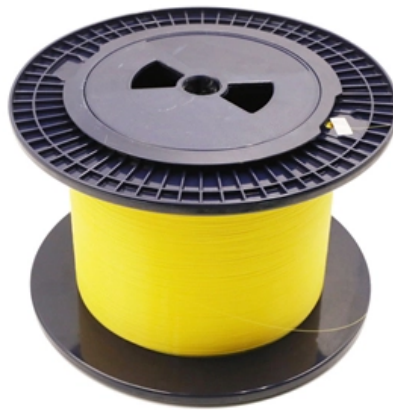

Adam Tas Corridor Energy

Rwanda Outdoor Distribution Box Switch Factory

Rwanda Outdoor Distribution Box Switch Factory

Outdoor Waterproof Power Distribution Box

Discover our Outdoor Waterproof Power Distribution Box, expertly crafted from durable Stainless Steel 316. Designed for switchboards and electrical panels, this

Understand distribution boxes (DB boxes) in 5 minutes. Learn about types, components, functions, and uses. Find the perfect DB box for your needs.

LT Distribution Panel In Rwanda

Electrical Panel An electrical panel is a box made up of metal and has a door. You'll find all your home's breaker switches in this panel. It shuts off