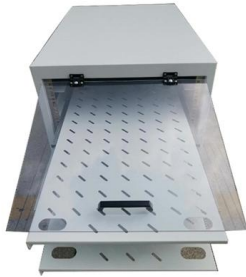

rwanda GGD Type AC Low Voltage Distribution Cabinet

The GGD type AC low-voltage distribution panel is a technical development project issued by the former Ministry of Energy in 1992, with the premise of promoting the technological progress of China's low

Contact Us

For datasheets, pricing, or custom telecom energy solutions, please visit:
<https://koskolong.co.za>