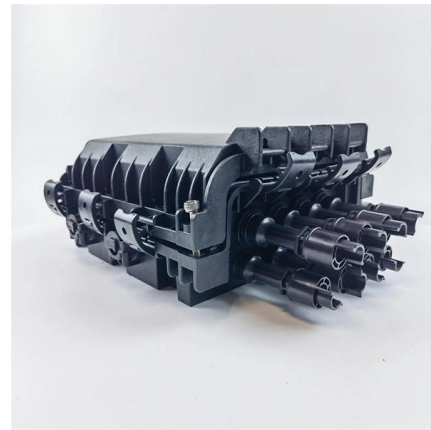

Samoa Digital Communications Limited

Samoa Digital Communications Limited. 2,311 likes · 1 talking about this. SDCL is a privately-owned multiplex network operator, providing the platform