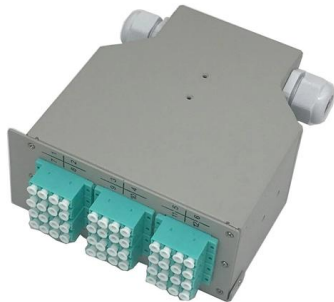

Techtel and Samoa Digital Communications Limited to Build and

Sydney, 5 April 2019 - Techtel was selected by Samoa Digital Communications Limited, Samoa's recently formed multiplex network operator to deploy the country's first Digital Terrestrial

Publications

CUSTOMER SERVICE FORMS Find below forms for services to our customers New Electricity Connection Form Change of Ownership Form PUBLICATIONS On this page, you will find EPC's