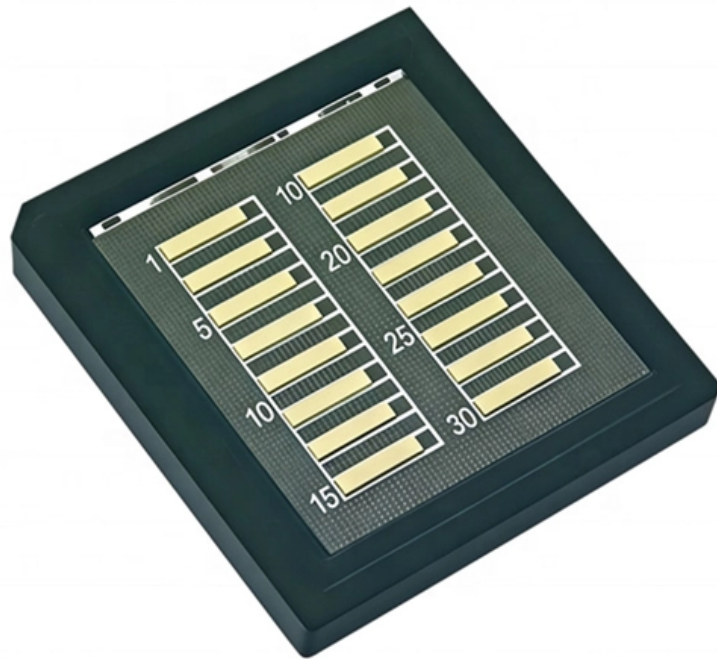

Adam Tas Corridor Energy

Samoa Communication Distribution Box Installation