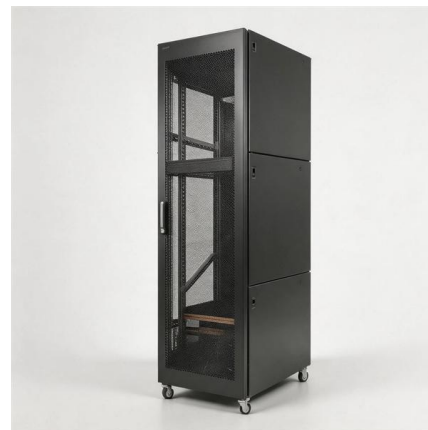

Trough Cable Tray

It is most suitable for laying control cables for computer cables, communication cables, thermocouple cables and other highly sensitive systems.