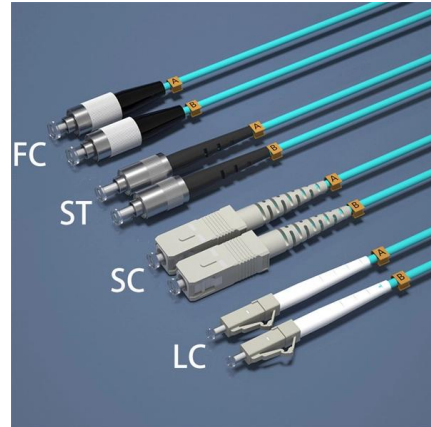

### An introduction to SFP ports on a Gigabit switch

An introduction to SFP ports on a Gigabit switch SFP ports enable Gigabit switches to connect to a variety of fiber and Ethernet cables and extend switching functionality throughout the

### CableRack 8 Porta SFP Switch ottico Ethernet non San Marino , Ubuy

Shop CableRack 8 Porta SFP Switch ottico Ethernet non gestito con un SFP multimodale e

uno monomodale online at a best price in San Marino. B009L60OEG