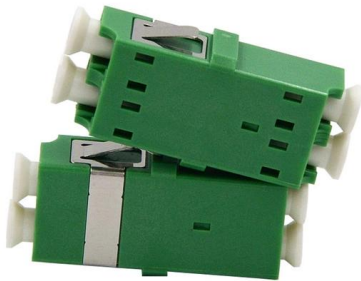

## Optical Distribution Frames Factory

Optical distribution frame (ODF) is a frame used to provide space for fiber pigtailed and fiber cable connection between fiber optic equipment, which can integrate fiber splice tray, fiber optic adapters &