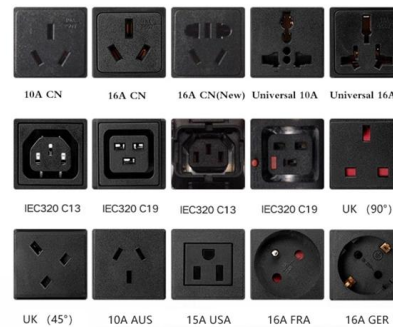

Optical Fiber Distribution Frame Supplier

ODM / OEM designs to meet the specific project needs. Include Indoor Fiber Distribution Frame and Outdoor Fiber Distribution Cabine which named Outdoor