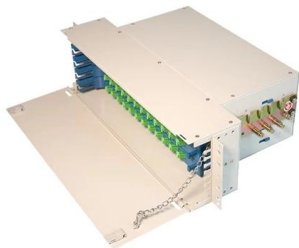

Supermicro 2U Ultra-E Short-Depth Server -

The 2U Ultra-E short-depth is the latest update to Supermicro's growing NEBS (Network Equipment Building System) Level 3-certified server lineup. Its deployment and operation in telecom and other