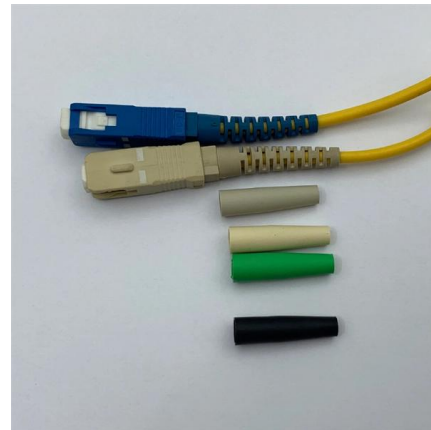

Supermicro 2U Ultra-E Short-Depth Server -

The 2U Ultra-E short-depth is the latest update to Supermicro's growing NEBS (Network Equipment Building System) Level 3-certified server lineup. Its deployment and operation in telecom and other