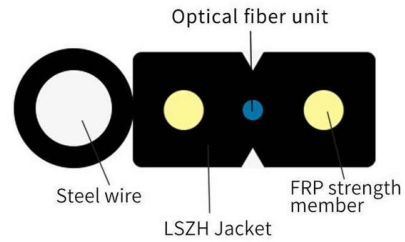

SwitchBot Smart Lock, Bluetooth Electronic Door Lock,

SwitchBot Smart Lock, Bluetooth Electronic Door Lock, Smart Door Lock Buy Online with Best Price. Express delivery to Saudi Arabia, Riyadh, Jeddah, Medina,

Light Switches and Electrical Sockets , Schneider

Discover a variety of sockets, electrical switches, and lighting switches at Schneider Electric Saudi Arabia. Explore our extensive product range for your needs today!

Reuters , Breaking International News & Views

Find latest news from every corner of the globe at Reuters , your online source for breaking international news coverage.