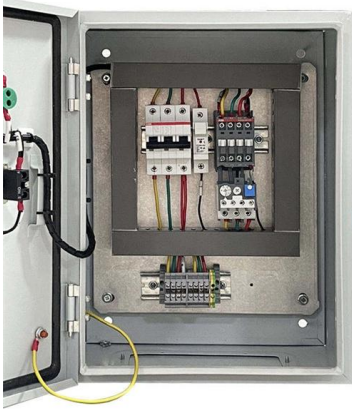

Saudi Arabia OEM Independent Switch 1 6T