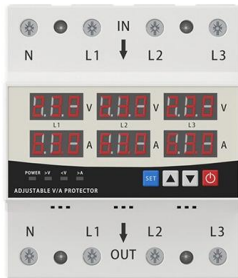

Adam Tas Corridor Energy

Sc Dual-core fiber optic patch cord

Sc Dual-core fiber optic patch cord

LED DISPLAY PANEL

CURRENT STATUS CLEARLY VISIBLE

IT CAN CLEARLY SHOW THE CURRENT STATUS AND VOLTAGE STATUS,
WITH EFFICIENT OPERATION AND RAPID RESPONSE.

Dual-Core Fiber Optic Patch Cord, OM3 10G 50/125um, LC SC FC

Dual-Core Fiber Optic Patch Cord, OM3 10G 50/125um, LC SC FC 60m 70m (2 core 2SC-2ST,70 Meter) : Amazon.ca: Electronics About this item Durable and Rugged: Features dual