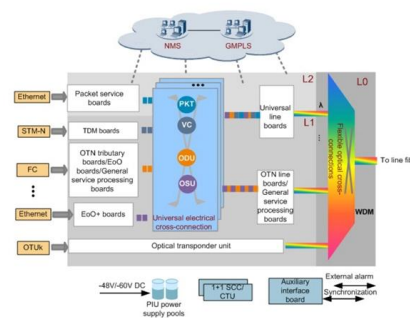

Fiber Optic Patch Cord Blue SC& UPC 12Core Ribbon Pigtail Blue

Fiber Optic Patch Cord Multi-Core Mode OM4/OM5
4/4 SC LC Description: & The production of
optical fiber patch cords and pigtails is based on
EIA/TIA-568-B, YD/T1272, YD/T987-1998,
YD/T926.3

SC/APC SM 0.9MM 12F SC/APC SM 0.9mm Pigtail
Simplex Patch Cord Duplex Patch Cord Fanout
Multi-core (4~144F) 0.9 GJPFWQH Fiber Optic
Cable Jacket

Multimode Patch Cords - FiberOptics

Have any questions? Talk with us directly using LiveChat.

FTTA Outdoor Fiber Patch Cords for 4G 5G Base Stations

FTTA Patch Cords are designed for reliable fiber connections between remote radio units and baseband equipment in outdoor wireless base station environments.