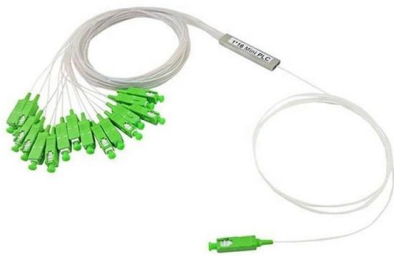

100G QSFP28 AOC  
QSFP-100G-AOC\*\*M

1m 2m 3m 5m 7m 10m 15m 20m 25m 30m

# AOC

10G 25G  
40G 10G

40G QSFP+ AOC  
QSFP-40G-AOC\*\*M

1m 2m 3m 5m 7m 10m 15m 20m 30m 50m

40G QSFP+ to 4\*10G SFP+ AOC  
QSFP-4X10G-AOC\*\*M

## Sc Fiber Optic Terminal Box Model

---

### 12 Fibers Rack Mounted Fiber Optic Terminal Box As distribution box

Buy high quality 12 Cores Rack Mounted Fiber Optic Terminal Box As distribution box FS-JJ/SC24-12C cables management from China Fiber Termination Box supplier with free shipping to worldwide and