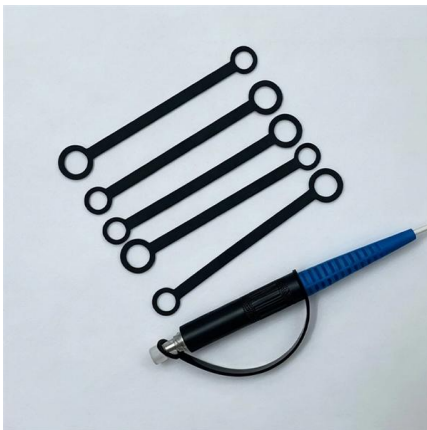

12 Ports SC Termination Box-Fiber Optic Solutions

It is available for the distribution and terminal connection of various kinds of optical fiber system. This terminal box is made of quality cold-rolled steel sheet and