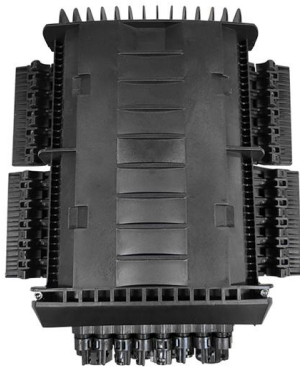

### Wall Mounted Fiber Optic Terminal Box 4 Fiber Ports

Wall Mounted Fiber Optic Terminal Box 4 Fiber Ports SC LC is designed in a simply but effective way for low density fiber cablings. It is a cover and base box. You

### Fiber Optic Terminal Box

Fiber Optic Terminal Box Techlogiks fiber terminal box can be applied in the straight through and branch connection of indoor optical cables, available for the distribution connection of various optical fiber

### fiber optic terminal box

The 24 SC Fiber Optic Terminal Box Fixed Type is a efficient solution designed for managing and protecting fiber connections.

## Multimode SC Duplex Fiber Optic Terminal Box

Fiber optic terminal box provides branch connection for fiber termination. It is an integrated unit for fiber management, and can be used as distribution box. It divides into fix type and sliding-out type. This