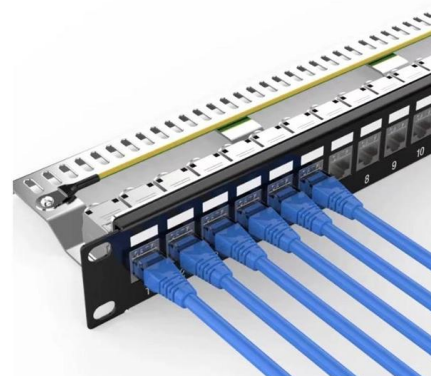

## Fiber optic splicing box-AliExpress

A fiber optic splicing box protects spliced fibers from environmental damage, ensuring signal integrity. This guide explains its use, selection criteria, common issues, and user feedback for both indoor and

## LC/SC 9/125 Single mode Simplex Fiber Patch Cable,

With LC to SC connectors, the FCA-S1SR-LCSC-10M fiber patch cable from L-com is ready for deployment in any single mode OS1 9/125 network. This single mode,

## 20 Sets SC Fiber Optic Cold Connector, Single Mode Fast

Quick Installation: Designed for fast field deployment, each SC fiber fast connector enables tool-free termination in about 10 seconds, significantly reducing installation time compared to traditional