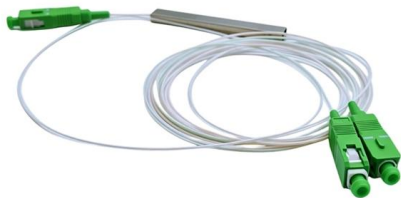

## LC/SC 9/125 Single mode Simplex Fiber Patch Cable,

With LC to SC connectors, the FCA-S1SR-LCSC-10M fiber patch cable from L-com is ready for deployment in any single mode OS1 9/125 network. This single mode,