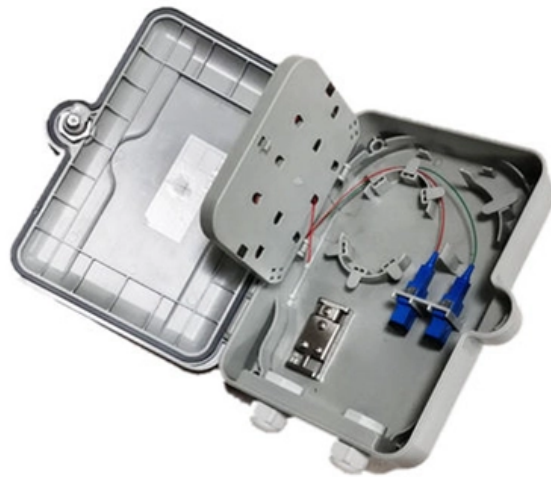

## Overview

---

In addition to the covers, optional accessories in various materials and coatings are available to supplement the cable support system, e. gutter connectors, connecting plates, separating strips and protective rings. Cable trays are components used in the wiring of buildings to support insulated cables and organise them to be hidden from view. They offer an alternative to open wiring or electrical conduit systems and are necessary for cable management in commercial and industrial construction, as well as. For ease of installation and accessibility, lay cable and hose in trays instead of pulling it through conduit or raceway.