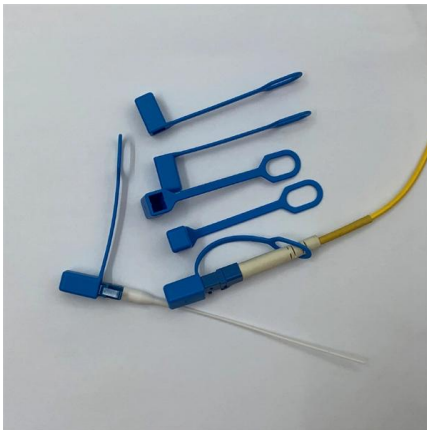

## Cable Tray Accessories , McMaster-Carr

Choose from our selection of cable tray accessories, including cable and hose trays, steel formable cable and hose trays, and more. Same and Next Day Delivery.

## OBO cable trays

Magic system with plug connection Just connect, engage - and you're done. That's the connectable Magic cable tray system. Without screws, connectors or other