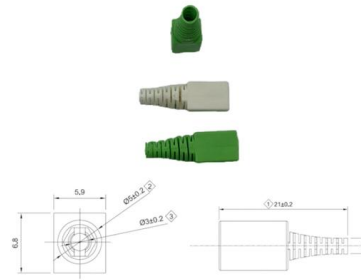

covers all essential