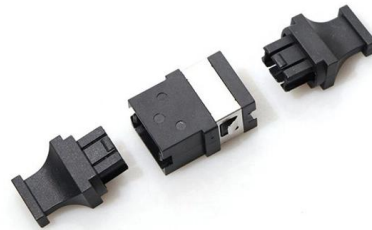

A Guide to Choosing a Security Camera for Your Workshop

If a thief sneaks into your workshop or tool room to steal your valuable equipment and tools, your security camera systems will record everything, including the thief's face.