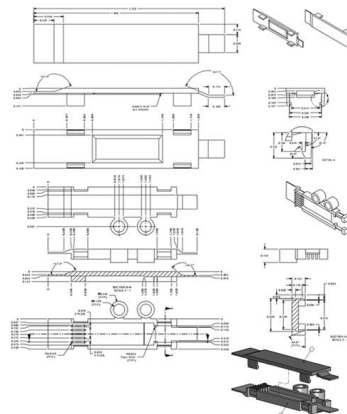

7 Essential Safety Equipment Upgrades for Secure Workshops -

Discover the ultimate guide to enhancing workshop safety and compliance with modern technology. From advanced anti-theft devices to smart security solutions like GPS tracking and biometric