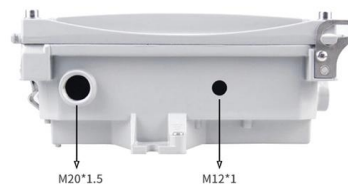

Workshop Security: Access Control and Equipment

Workshop security increasingly relies on digital systems that require cybersecurity protection. Industrial IoT devices, computerized machinery, and