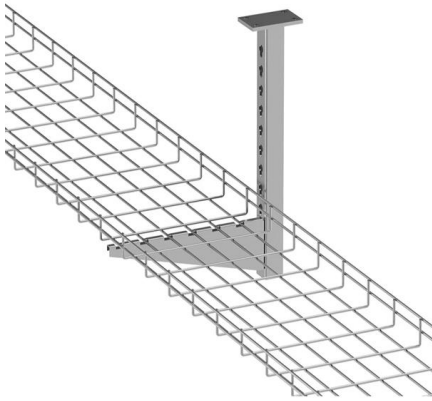

## Surveillance & Security

All Terrain Padlock - Brass, Body width: 58mm (Security rating: 5) These rustproof padlocks are designed for situations where both high security and superior