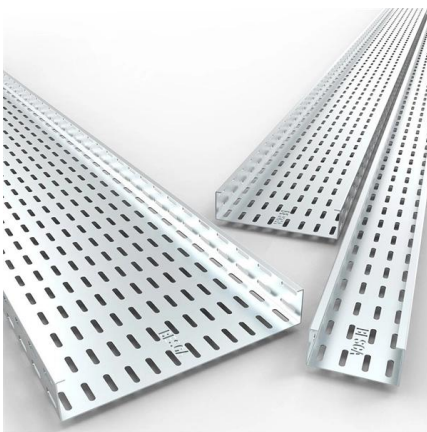

Adam Tas Corridor Energy

Security Monitoring Drop Cable Terminal Box

Security Monitoring Drop Cable Terminal Box

StarLink , Napco Security Technologies

StarLink Cellular is designed for seamless integration with existing security systems, offering reliable, uninterrupted communication pathways for alarm signals and life

Installation Guide Explosion

Ambient Temperature: -40°C to +60°C for the terminal box and the cable gland with elastomeric sealing rings.

Honeywell Multipurpose Steel Drop Box: Black Security

Shop Honeywell Multipurpose Steel Drop Box: Black Security Safe with Key Lock, Bolt-Down Capable, No Assembly Required at Target. Choose from Same Day

Lab Sample Security Drop Box , Programmable E-Lock

Lab Sample Security Drop Box with Programmable E-Lock safely stores and secures

large volume lab specimens for easy retrieval
Lab Sample Box with Easy to Use

CABLE TERMINATION BOXES

CTC cable termination boxes are small, cost effective, polycarbonate enclosures for use with single axis, dual output, and triaxial condition monitoring sensors.

WALL MOUNT CLASSIFIED PASSIVE OPTICAL