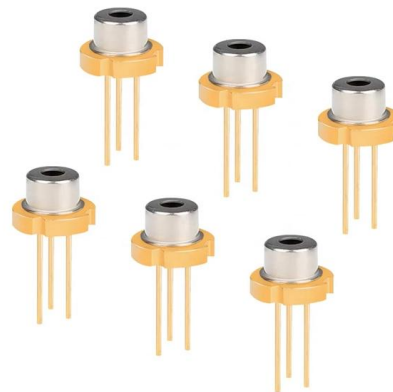

Safe and Vault , Drop Box , Retail Depository , High Security Nightly

Drop box and depository equipment for Banks, apartment, rental properties, commercial Business and Retail Loss Prevention

Holocom Secure Enclosures

From the wall-mounted "04U" enclosure to the User Drop Box, Holocom provides an end-to-end variety of all the high-security enclosures required for either a raceway or industrial pipe PDS solution. Do