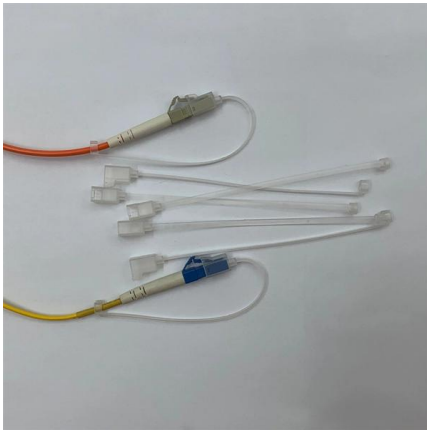

Adam Tas Corridor Energy

Security Monitoring Drop Cable Terminal Box

Security Monitoring Drop Cable Terminal Box

StarLink , Napco Security Technologies

StarLink Cellular is designed for seamless integration with existing security systems, offering reliable, uninterrupted communication pathways for alarm signals and life

Installation Guide Explosion

Ambient Temperature: -40°C to +60°C for the terminal box and the cable gland with elastomeric sealing rings.

Honeywell Multipurpose Steel Drop Box: Black Security

Shop Honeywell Multipurpose Steel Drop Box: Black Security Safe with Key Lock, Bolt-Down Capable, No Assembly Required at Target. Choose from Same Day

Lab Sample Security Drop Box , Programmable E-Lock

Lab Sample Security Drop Box with Programmable E-Lock safely stores and secures

large volume lab specimens for easy retrieval
Lab Sample Box with Easy to Use