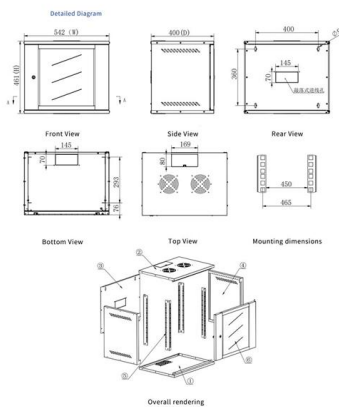

adaptable work lights - all crafted to enhance safety and productivity. With