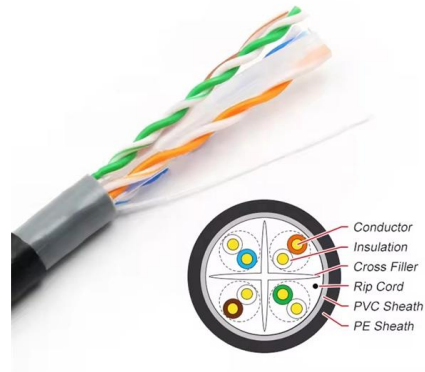

Temporary Power Distribution Box in the Real World: 5 Uses

Temporary power distribution boxes are essential tools across various industries. They provide flexible, reliable electrical power in locations where permanent wiring isn't feasible or necessary.