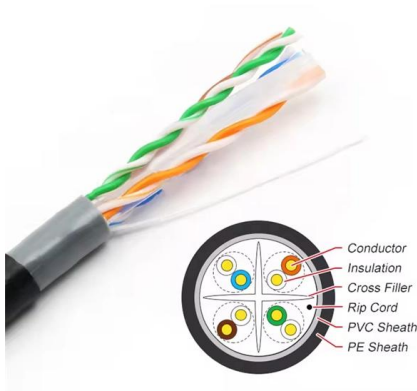

Temporary power distribution box DE 63 A

For your power connections on a building site. Ask us about the possibilities for the utility connections on your building site. All rates excl. 19% VAT.

Temporary Job Site Power Box - Plans to build your own

Have you ever been frustrated by a lack of power available at your job sites? Look no further than this custom designed Temp Power Box to handle all