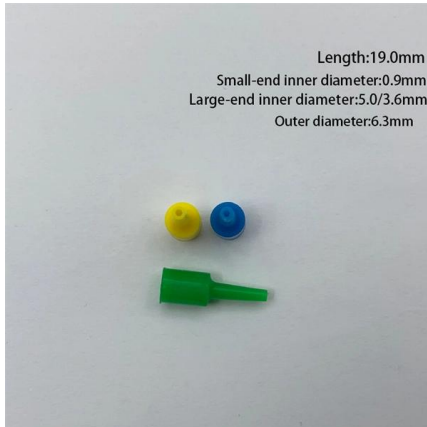

Senegal Customs Declaration for GPON Equipment OSFP