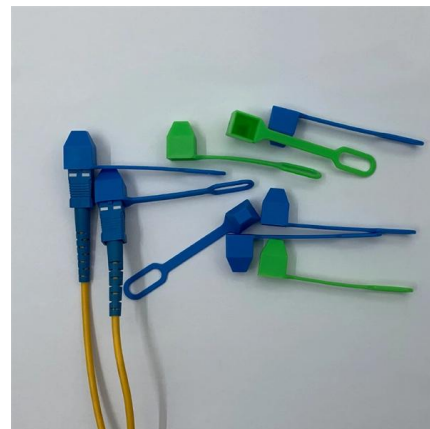

Fiber Splice Tray 4 6 12 24 cores for fiber cable management Fiber splice tray is designed to offer a fixed place to spliced fibers with a fiber optic sleeve. Namely

Fiber Splice Closures

Explore reliable optical fiber splice closures for network deployment. Our closures prioritize reliability, installability, and flexibility.

IP68 288 Core High-capacity Fiber Optic Splice Closure

The SC-H 288 Core high-capacity IP68 Fiber Optic Splice Closure is a testament to excellence in fiber optic management solutions.

Fiber Cable Mechanical Splicing Guide Using Fiber

Learn how to perform mechanical fiber cable splicing inside fiber enclosures using fiber splice trays. This step-by-step guide covers fiber

Delock Products 67000 Delock 19? Optical Fiber Splice

Description This pre-assembled optical fiber splice box by Delock can be mounted in a 19" rack and is ideal for quickly and securely setting up the fiber optic network