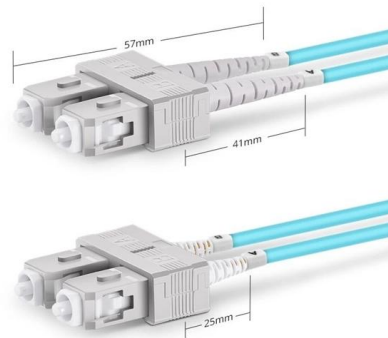

Optical Fiber , Optical Fiber Products , Corning

Optical fiber broadband brings together a culture of innovation, quality, and manufacturing excellence to create life-changing products.

Duplex SC UPC