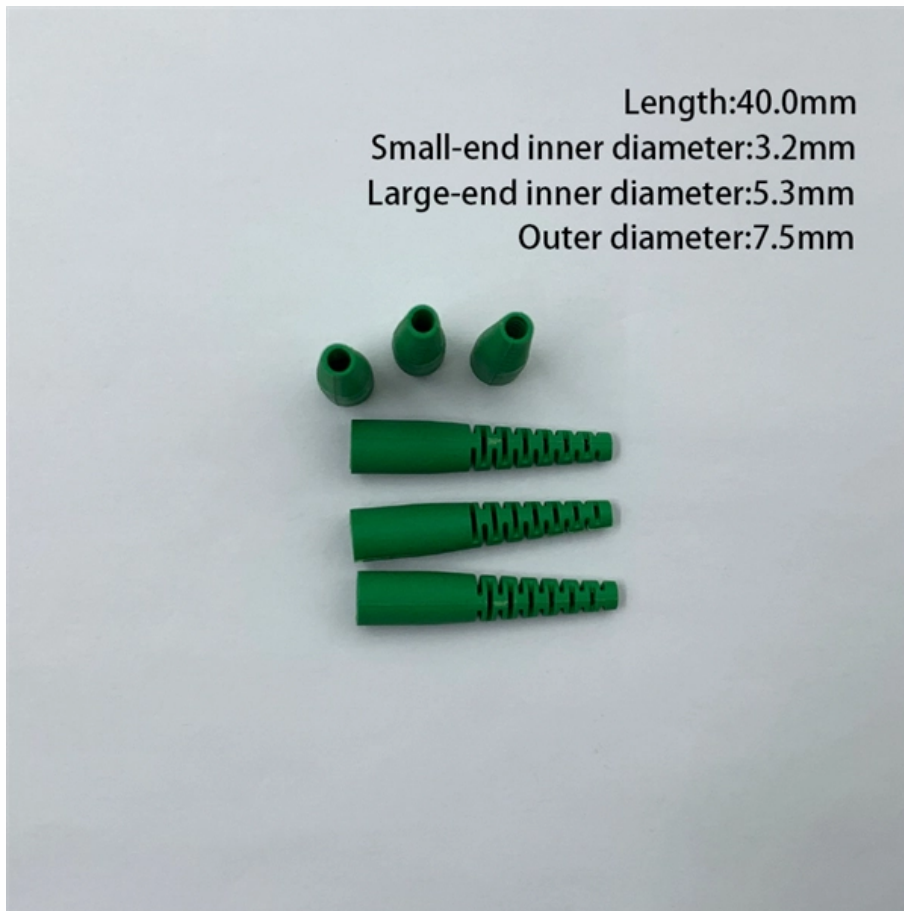

Adam Tas Corridor Energy

Senegal Fiber Optic Splice Box 6 Cores

Overview

Dimensions: 125x132x35mm; Includes: splice tray, cable glands; Adaptors: not included, suitable for 6x SC duplex#07428 » Fiber optic splicing plastic box for 6 adaptors SC duplex. Local FttP operator E-Fiber is one of the major challengers on the Dutch FttP market, with more than 100K homes passed. The need for a fully integrated, end-to-end solution resulted in E-Fiber's decision to use a range of CommScope products, including fiber-optic panels, closures, cabling and. The HTB8009 6 Ports FTTH Termination Box is a compact, multi-functional distribution enclosure specially designed for final fiber termination at the user end in fiber-to-the-home (FTTH) applications. Built from UV-resistant ABS material, the box combines durability with a sleek form factor, making. The fiber optic termination box is great for jointing optical cable and pigtail or splitter, which can achieve cable direct and branch connection.